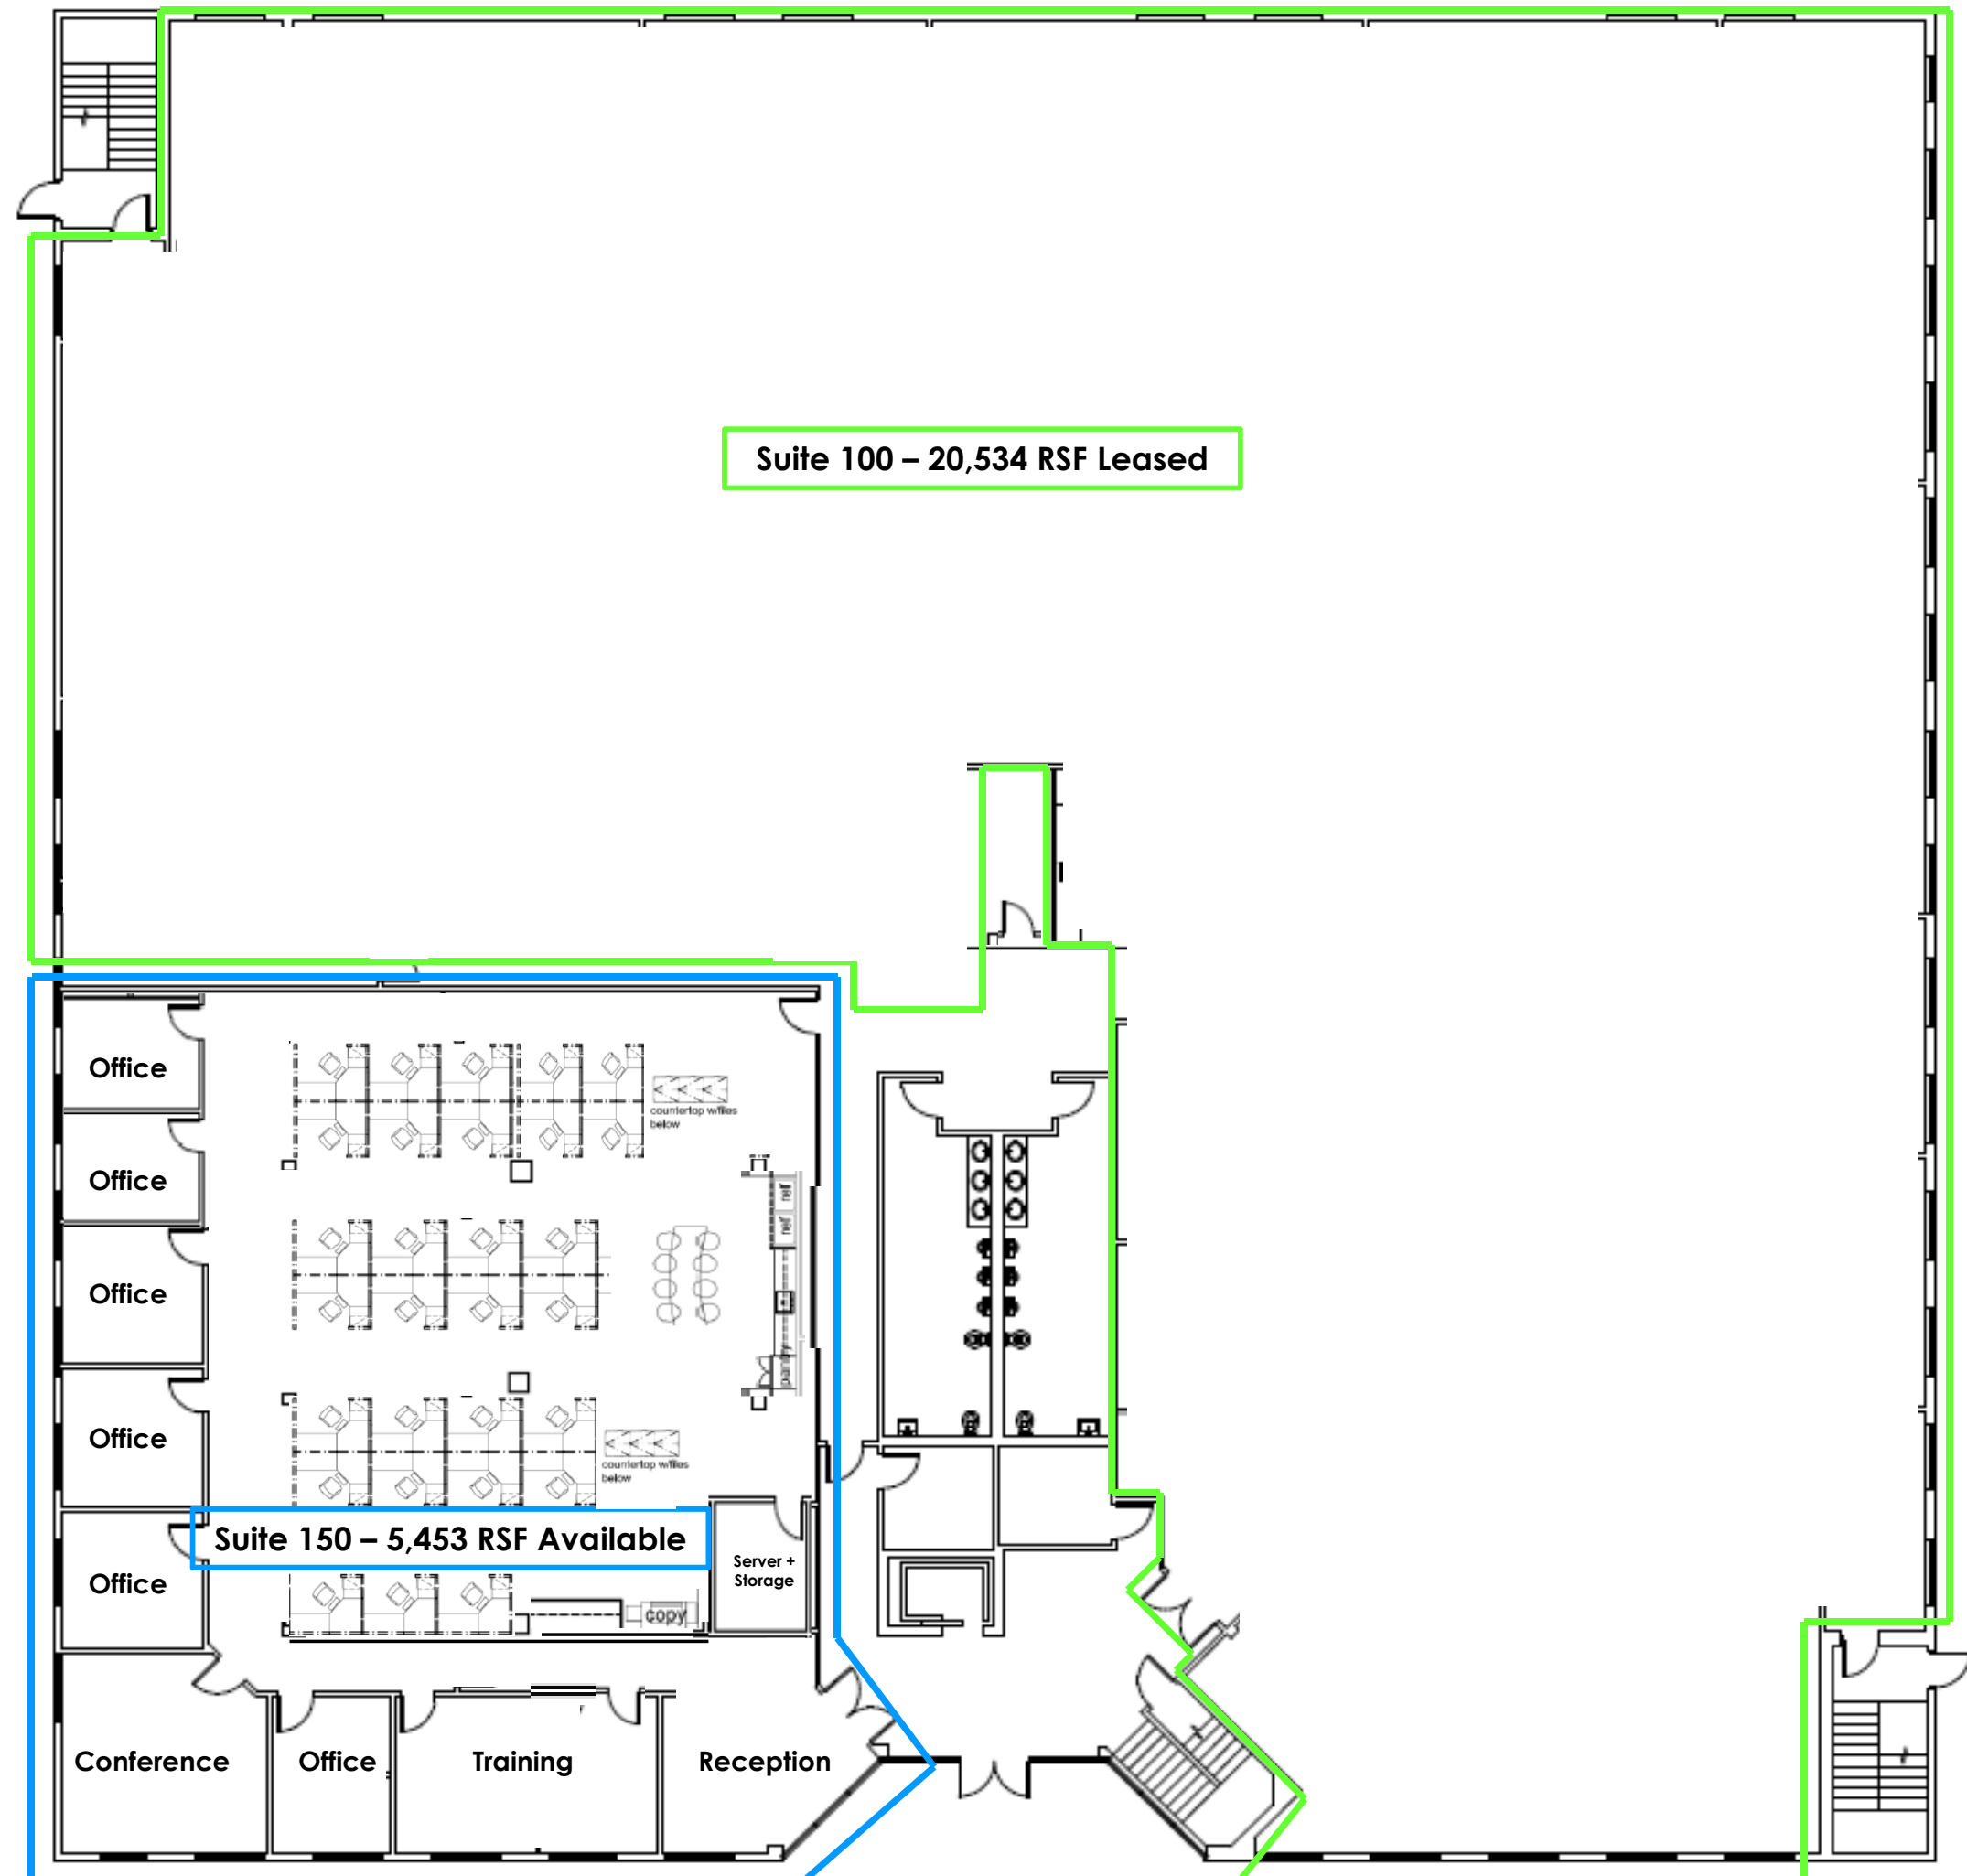

Blue Heron Technology Center

**Suite 150
5,453 RSF
Available**

Sample Space Plan

**6 offices
+ 29 workstations**

**35 Total
Headcount
Suite 150**

*For More Information,
Please Contact:*

Michael S. Talmadge
727.214.4650
mtalmadge@echelonre.com
www.eresproperties.com

Suite 100 - 20,534 RSF Leased

Suite 150 - 5,453 RSF Available